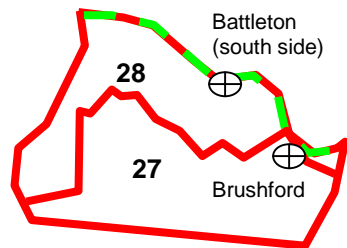

Plan showing the extent of the West Somerset Local Plan to 2032 area

Key: - Not to scale.

Exmoor National Park Boundary	
Parish boundaries	
Main settlements	
Smaller settlements	
Parish reference (see over)	1
coastline	

The purpose of this map is solely to identify the area covered by the West Somerset District Local Plan to 2032, which comprises that part of West Somerset District lying outside the Exmoor National Park.