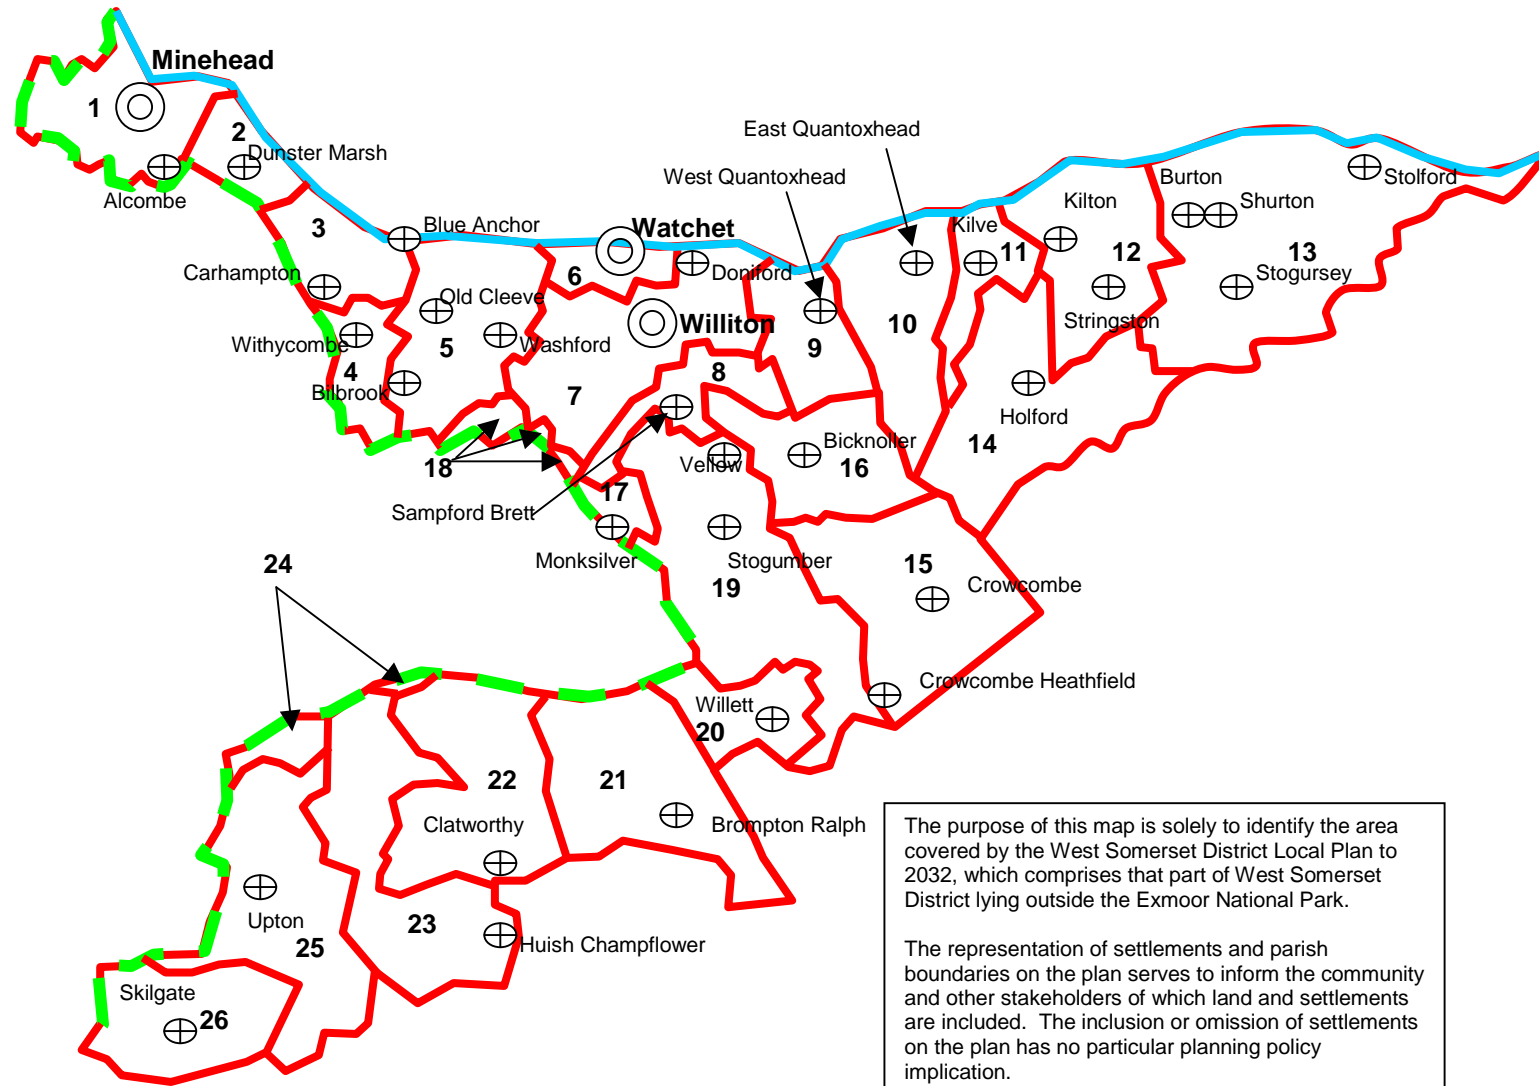

Plan showing the extent of the West Somerset Local Plan to 2032 area

Key: - Not to scale.

Exmoor National Park Boundary	
Parish boundaries	
Main settlements	
Smaller settlements	
Parish reference (see over)	1
coastline	

The purpose of this map is solely to identify the area covered by the West Somerset District Local Plan to 2032, which comprises that part of West Somerset District lying outside the Exmoor National Park.

Map ref.	Parish	Settlements	
16	Bicknoller	Bicknoller	
21	Brompton Ralph	Brompton Ralph	
27	Brushford	Brushford	
22	Clatworthy	Clatworthy	
15	Crowcombe	Crowcombe, Crowcombe Heathfield	
10	East Quantoxhead	East Quantoxhead	
14	Holford	Holford	
23	Huish Champflower	Huish Champflower	
11	Kilve	Kilve	
8	Sampford Brett	Sampford Brett	
13	Stogursey	Stogursey, Burton, Shurton, Stolford	
12	Stringston	Stringston, Kilton	
6	Watchet	Watchet	
9	West Quantoxhead	West Quantoxhead	
7	Williton	Williton, Doniford	

West Somerset District parishes lying partly within the Exmoor National Park.

Map ref.	Parish	Settlements outside the Exmoor National Park.	
24	Brompton Regis	none	
3	Carhampton	Carhampton, Blue Anchor	
28	Dulverton	Battleton (south side of road)	
2	Dunster	Dunster Marsh	
20	Elworthy	Willett	
1	Minehead	Minehead, Alcombe	
17	Monksilver	Monksilver (north east of the main street)	
18	Nettlecombe	none	
5	Old Cleeve	Old Cleeve, Washford, Bilbrook	
26	Skilgate	Skilgate	
19	Stogumber	Stogumber, Vellow	
25	Upton	Upton	
4	Withycombe	Withycombe	