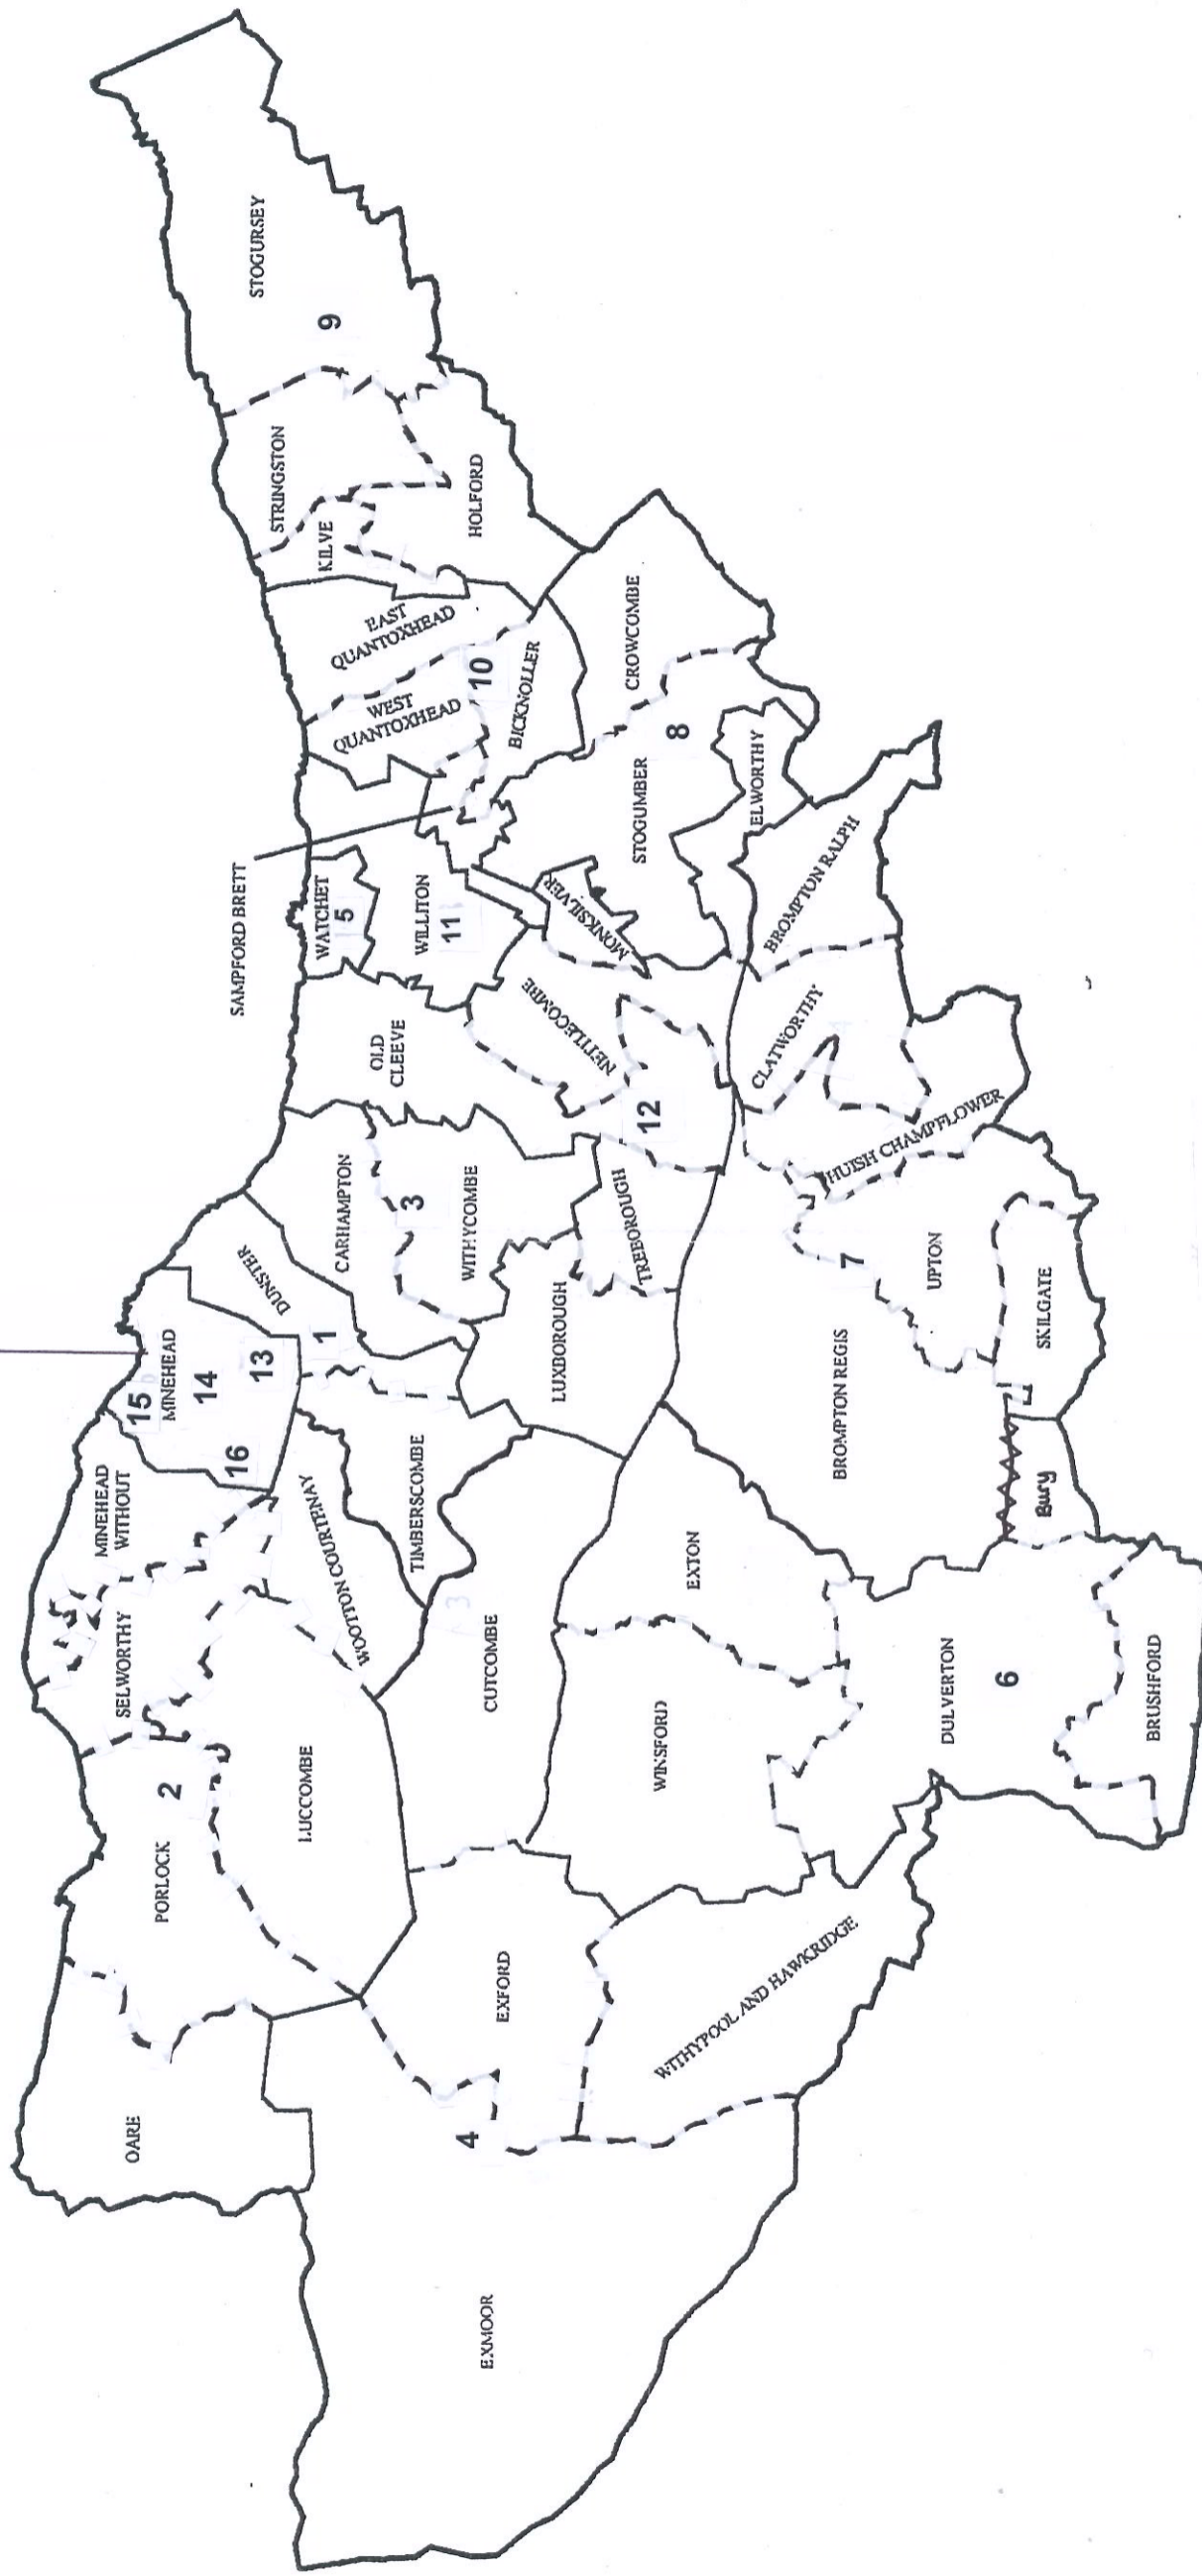

Map 1 : West Somerset Council – Stage 1 Submission

Wards 13, 14, 15, & 16 – see additional map for more detail

Key to Wards

1	Dunster and Timberscombe	9	Quantock Vale
2	Porlock and District	10	West Quantock
3	Carhampton and Withycombe	11	Williton
4	Greater Exmoor	12	Old Cleeve
5	Watchet	13	Alcombe
6	Dulverton and District	14	Minehead Central
7	Brendon	15	Minehead North
8	Crowcombe and Stogumber	16	Minehead South

Key:

- Proposed Ward Boundary
- Existing Parish Boundary
- Proposed Parish Ward